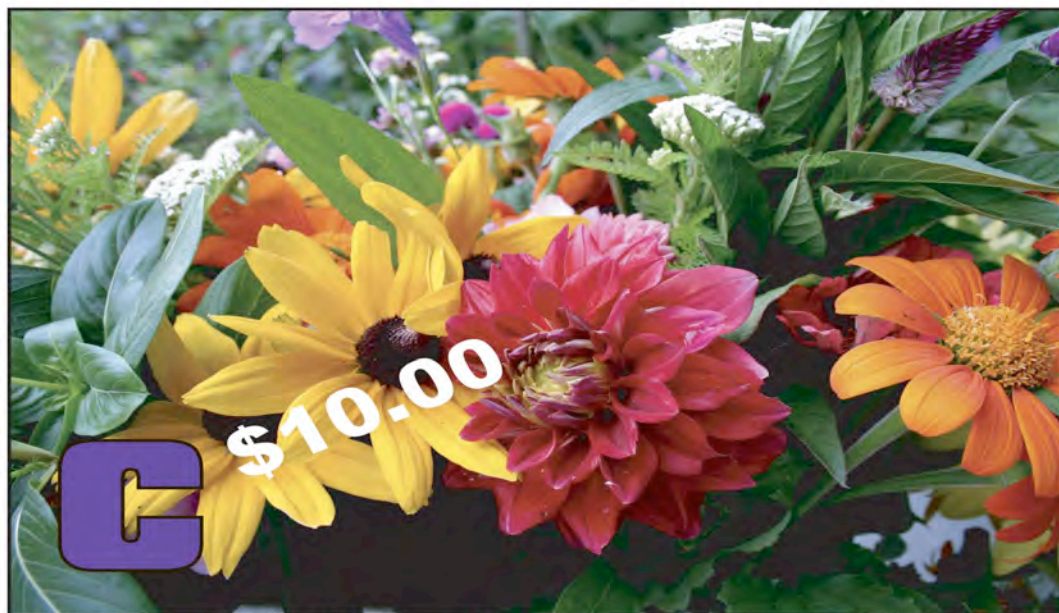

### Classic Cut Flower

***Long stemmed selections for bouquets and vase displays!***

Includes six (6) retail packets.  
Gypsophila • Bachelor Button • Cosmos • Marigold • Zinnia • Snapdragon

- ✓ This collection of long stemmed flower varieties will keep your house filled with lovely flower bouquets all summer long!
- ✓ These proven garden performers will provide you with a wide color range. The more you cut... the more they bloom!
- ✓ All varieties are easily grown from seed and bloom the same year as planted.