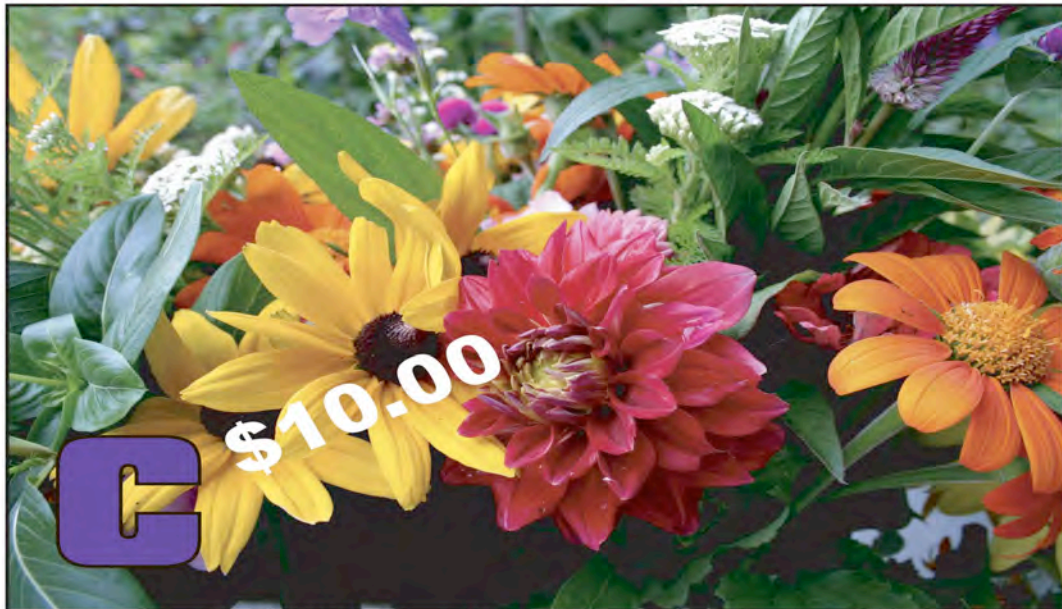

Item C

Classic Cut Flower Garden

Page Seed Spring 2010 Fund Raising Program

Classic Cut Flower

Long stemmed selections for bouquets and vase displays!

Includes six (6) retail packets.

Gypsophila • Bachelor Button • Cosmos • Marigold • Zinnia • Snapdragon

- ✓ This collection of long stemmed flower varieties will keep your house filled with lovely flower bouquets all summer long!
- ✓ These proven garden performers will provide you with a wide color range. The more you cut... the more they bloom!
- ✓ All varieties are easily grown from seed and bloom the same year as planted.