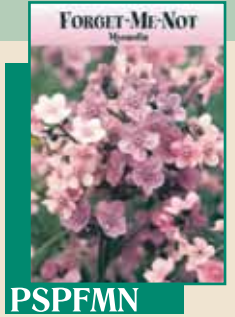

STANDARD SERIES

Traditional Look...Edge To Edge Color!

Taglines:

- Thanks to you we're growing!
- Planting new ideas!
- Come grow with us!

SERIES	IMPRINT AREA	COLORS	250	500	1,000	2,000	3,000	5,000	7,500	8 (P)	10,000
Standard	Back: 2 1/4" x 3 1/4"	1 Color	98¢	64¢	45¢	38¢	32¢	27¢	25¢		24¢
Standard	Back: 2 1/4" x 3 1/4"	2 Color	\$1.15	80¢	54¢	44¢	36¢	33¢	32¢		30¢
Standard	Back: 2 1/4" x 3 1/4"	NO IMPRINT	90¢	58¢	40¢	34¢	28¢	24¢	23¢		22¢