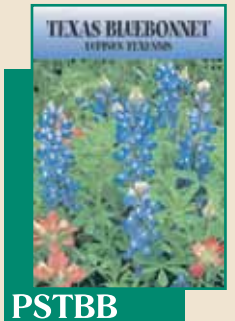

STANDARD SERIES

Traditional Look...Edge To Edge Color!

Taglines:

- Thanks to you we're growing!
- Planting new ideas!
- Come grow with us!

SERIES	IMPRINT AREA	COLORS	250	500	1,000	2,000	3,000	5,000	7,500	8 (P)	10,000
Standard	Back: 2 1/4" x 3 1/4"	1 Color	98¢	64¢	45¢	38¢	32¢	27¢	25¢		24¢
Standard	Back: 2 1/4" x 3 1/4"	2 Color	\$1.15	80¢	54¢	44¢	36¢	33¢	32¢		30¢
Standard	Back: 2 1/4" x 3 1/4"	NO IMPRINT	90¢	58¢	40¢	34¢	28¢	24¢	23¢		22¢