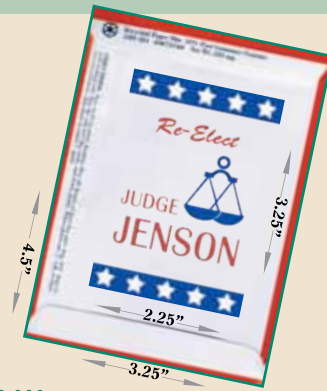

AMERICAN SPIRIT SERIES

PSASMF

PSASME

PSASML

PSASM

*Packets Contain:
Red, White & Blue Flower Mix!*

SERIES	IMPRINT AREA	COLORS	250	500	1,000	2,000	3,000	5,000	7,500	10,000
American Spirit	Back: 2¼" x 3¼"	1 Color	98¢	64¢	45¢	38¢	32¢	27¢	25¢	24¢
American Spirit	Back: 2¼" x 3¼"	2 Color	\$1.15	80¢	54¢	44¢	36¢	33¢	32¢	30¢
American Spirit	Back: 2¼" x 3¼"	NO IMPRINT	90¢	58¢	40¢	34¢	28¢	24¢	23¢	22¢